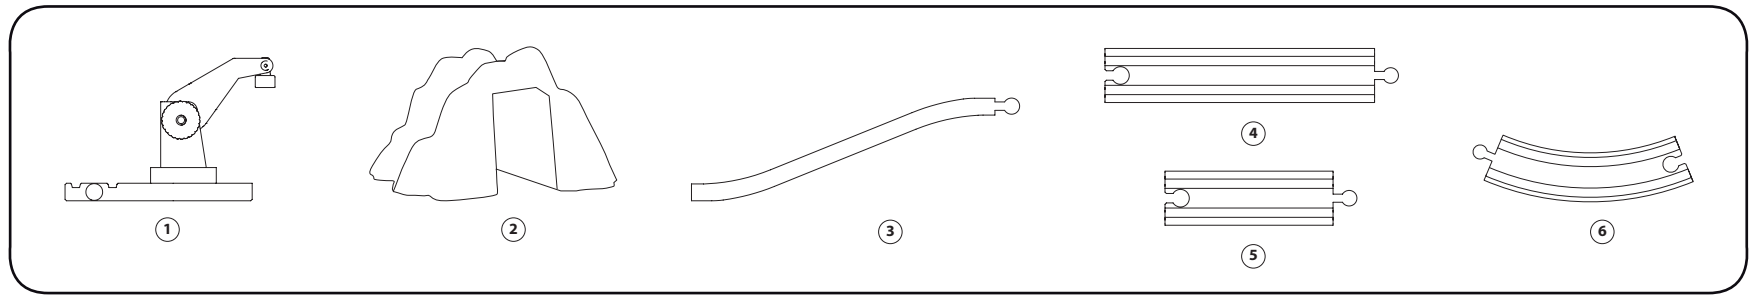

# BRIO®

Cargo Tunnel Set  
33913

Designed by BRIO AB in Sweden 2016 (publ). Manufactured for BRIO AB (publ), Box 305, SE-201 23 Malmö, Sweden. © BRIO AB (publ), Sweden 2017. Made in China. This product and its packaging are protected by intellectual Property Laws of many countries. Violators will be prosecuted. Retain this package for future reference. Please contact above address in case of events. Bitte bewahren Sie diese Informationen für spätere Referenzzwecke auf. Informations à conserver. Conservate la confezione per futuri riferimenti. Conforms to the Safety Requirements of ASTM F963. Conforme aux exigences de sécurité ASTM F963.