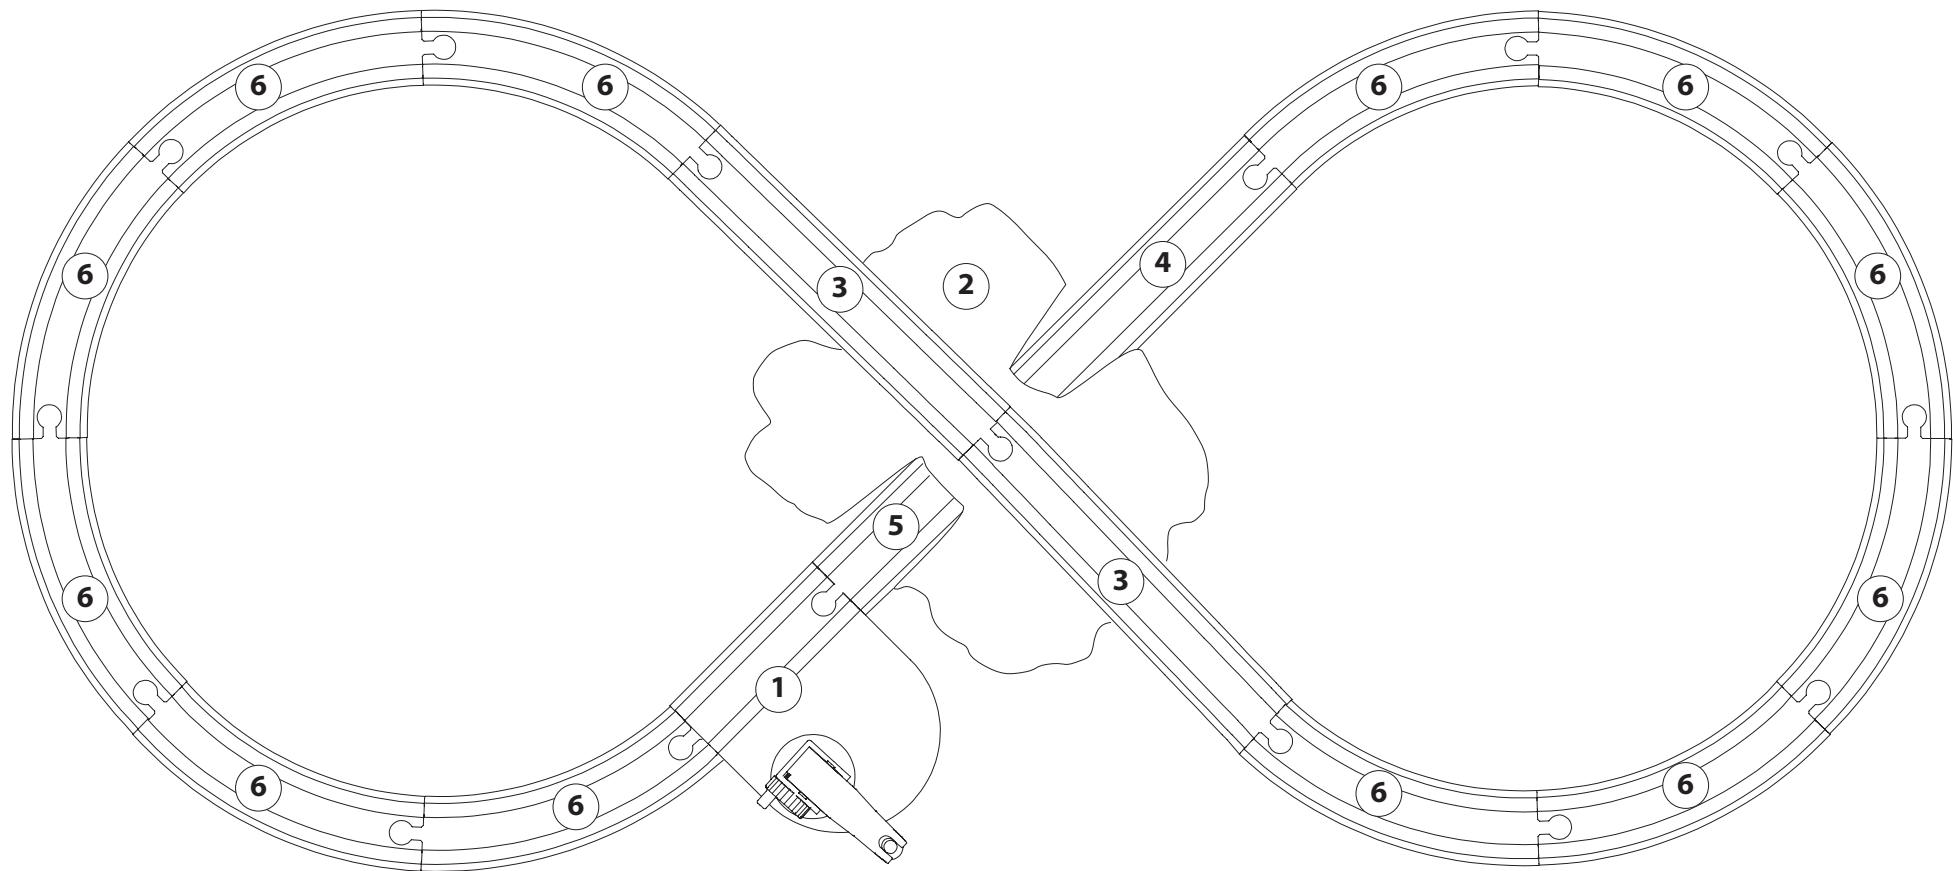

# BRIO®

Cargo Tunnel Set  
33913

Designed by BRIO AB in Sweden 2016 (publ). Manufactured for BRIO AB (publ), Box 305, SE-201 23 Malmö, Sweden. © BRIO AB (publ), Sweden 2017. Made in China. This product and its packaging are protected by intellectual Property Laws of many countries. Violators will be prosecuted. Retain this package for future reference. Please contact above address in case of events. Bitte bewahren Sie diese Informationen für spätere Referenzzwecke auf. Informations à conserver. Conservate la confezione per futuri riferimenti. Conforms to the Safety Requirements of ASTM F963. Conforme aux exigences de sécurité ASTM F963.